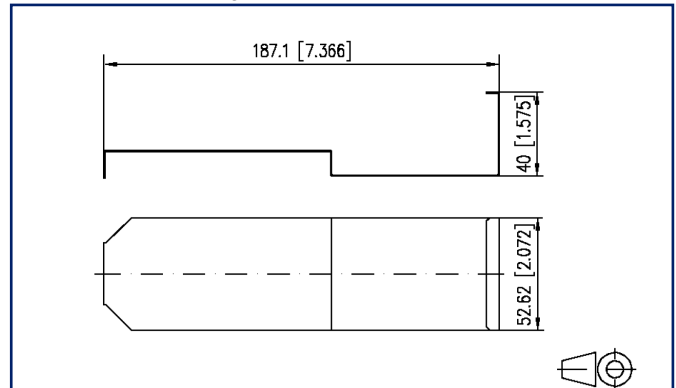

### Illustrations

Dimensional drawing

See enlarged drawings at the end of document

EAN 4250184134589

2026/02/26

**Technical Data****General Data**

Design	Blind cover
Color	black
Dimensions	
Dimension (L x W x H)	187.1 mm x 53.5 mm x 40 mm
Dimension (L x W x H)	7.366 in. x 2.106 in. x 1.575 in.