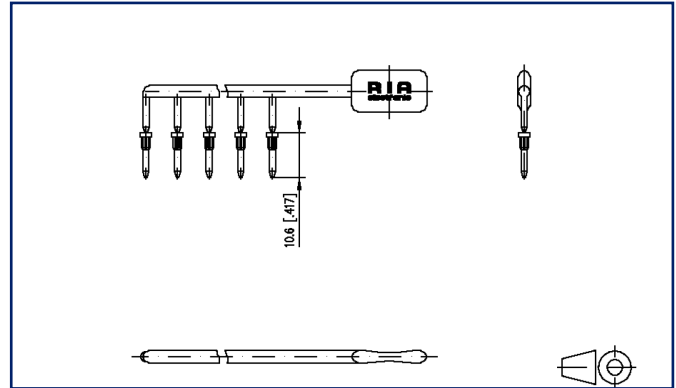

Data sheet

Coding comb pastel blue

Page 1/4

P/N
7168462025/08/21
Version: R

Illustrations

Dimensional drawing as an example

See enlarged drawings at the end of document

Product specification

- The coding pin is inserted into the mating area of the female contact (plug-in). The contact pin should be removed from the respective position of the header.
- This method of coding is associated with a circuit loss
- Group of 10 blue coding pins

Data sheet
Coding comb pastel blue

Page 2/4

P/N
7168462025/08/21
Version: R**Technical Data****Material**

insulating material	PA66
Glow-Wire Flammability GWFI	960 °C acc. to IEC 60695-2-12
Glow-Wire Flammability GWIT	775 °C acc. to IEC 60695-2-13